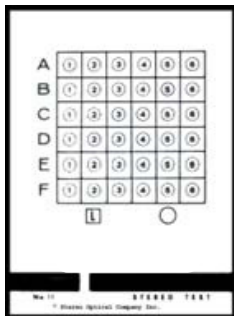

Stereo Test