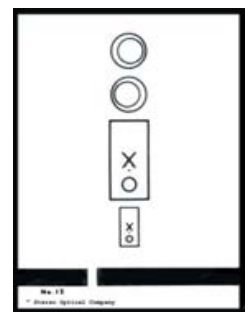

Acuity Suppression

Chicago Skyline

Quits

Stereo Test

Mother Goose

Clown

Basic Fusion

Springle